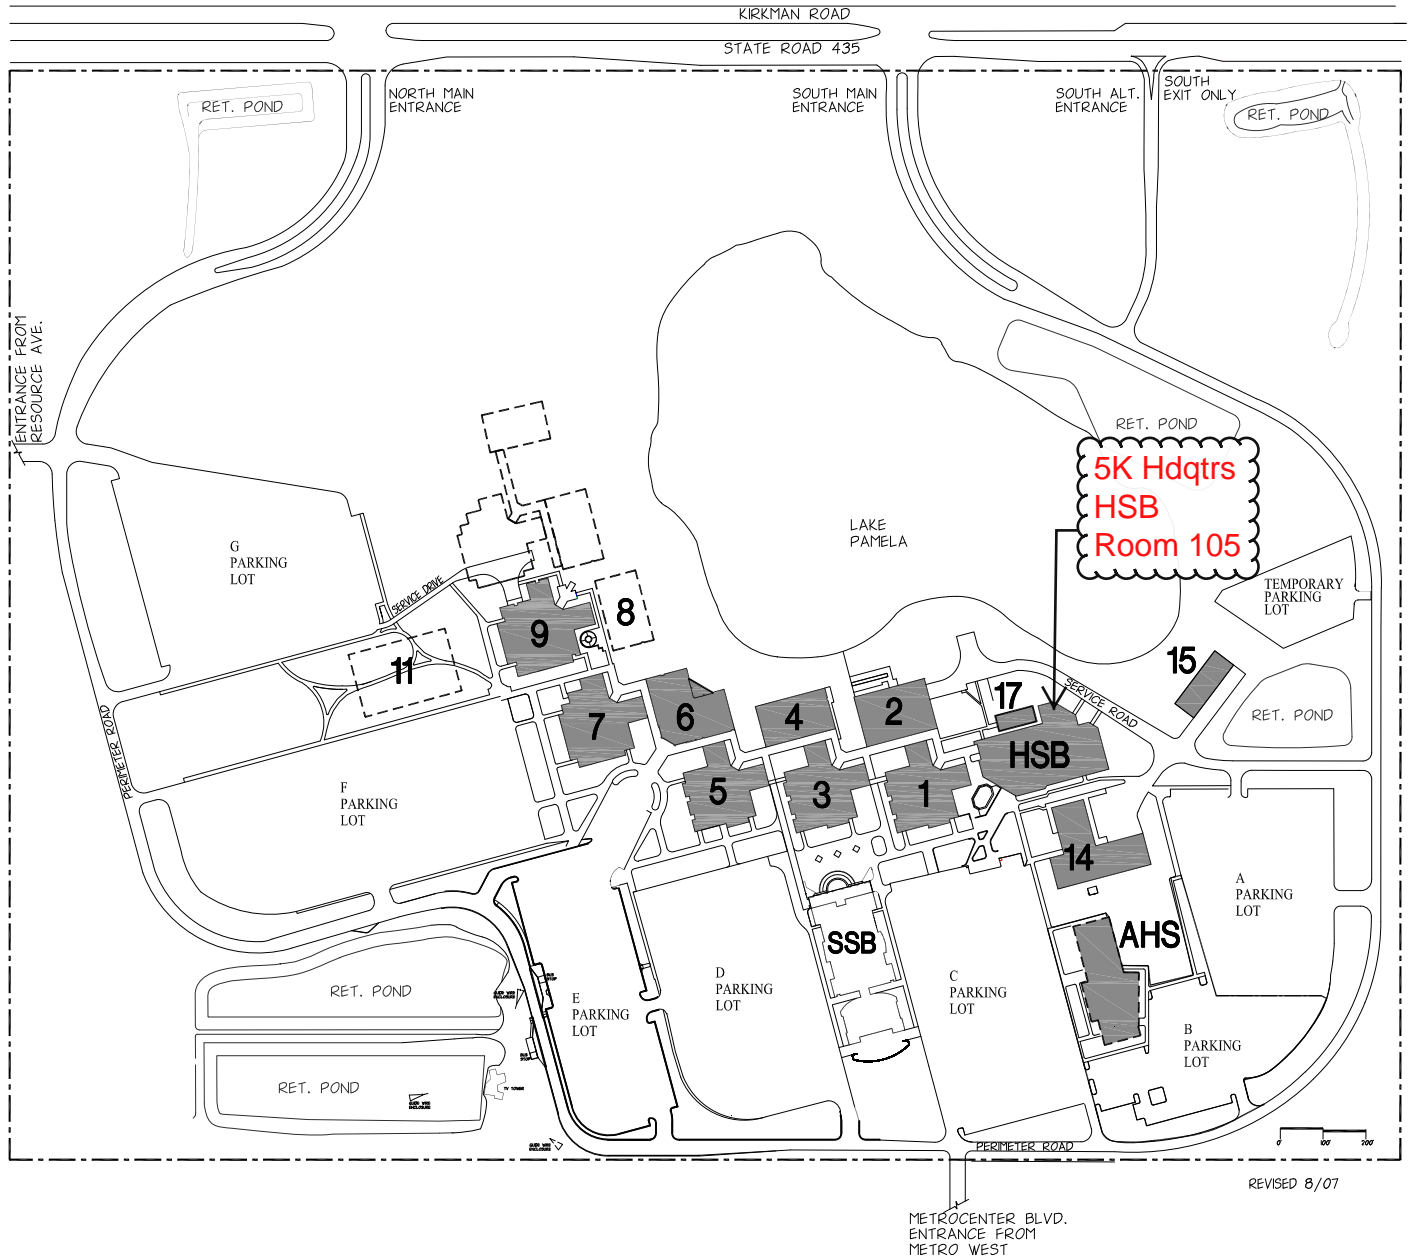

MAP of the WEST CAMPUS VALENCIA COMMUNITY COLLEGE

SITE NUMBER
SITE NAME

1
WEST CAMPUS